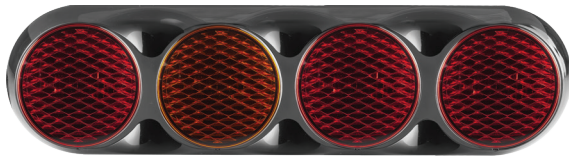

R7
ECE
APPROVED

R38
ECE
APPROVED