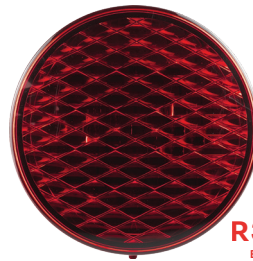

R38
ECE APPROVED