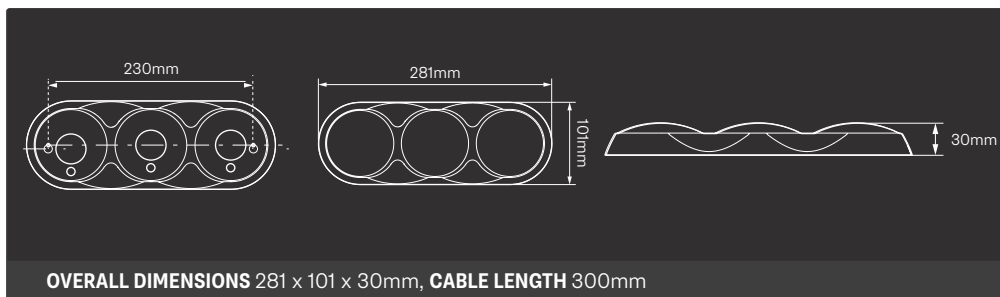

STOP / TAIL / INDICATOR / REVERSE Clear Lens

BLACK: **82BWARC** 12V Bulk, **82BWARCM** 12/24V Blister pack
CHROME: **82CWARC** 12V Bulk, **82CWARCM** 12/24V Blister pack