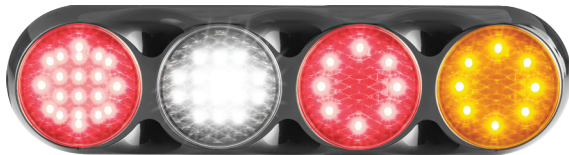

R6
ECE
APPROVED

R7
ECE
APPROVED