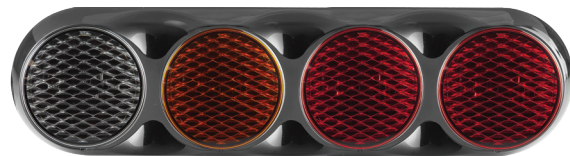

**82BFWRACM** 12/24V Bulk Pack

**R6**  
ECE  
APPROVED

**R7**  
ECE  
APPROVED

**R38**  
ECE  
APPROVED

**R6**  
ECE  
APPROVED

**R7**  
ECE  
APPROVED

**R23**  
ECE  
APPROVED

**STOP / TAIL / INDICATOR / FOG**  
Black Bracket + Colour Lens