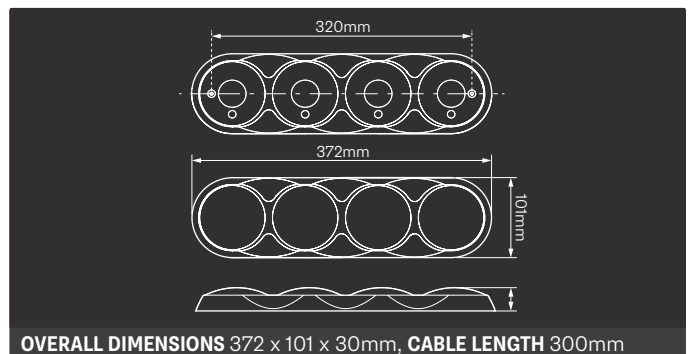

STOP / TAIL / INDICATOR / FOG / REVERSE
Chrome Bracket + Clear Lens

82CFWRACM 12/24V Blister Pack

82B4B Black Quad Bracket

82B4C Chrome Quad Bracket