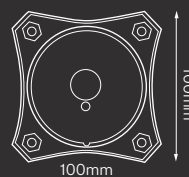

## SINGLE SURFACE MOUNTING BRACKET

- 82B1B** Bulk Pack

OVERALL DIMENSIONS ø80 x 18mm, CABLE LENGTH 300mm

- 12V or 12/24V
- IP67 Ingress Protection
- 5 Year Warranty

- ECE Approved
- Colour or Clear Lens
- Black or Chrome Bracket