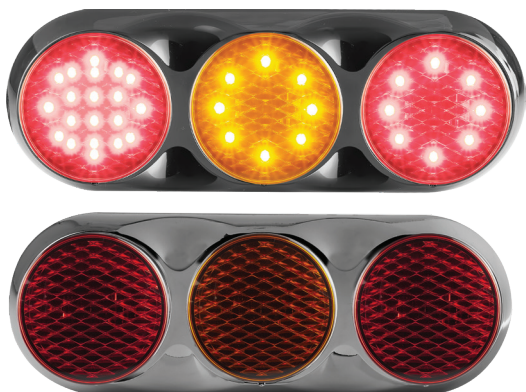

- 12V or 12/24V
- IP67 Ingress Protection
- 5 Year Warranty

- ECE Approved
- Colour or Clear Lens
- Black or Chrome Bracket

5
FIVE YEAR
WARRANTY

IP67
100%
WATERPROOF

R10
ECE
APPROVED