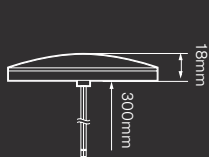

## SINGLE SURFACE MOUNTING BRACKET

- 82B1B** Bulk Pack

OVERALL DIMENSIONS ø80 x 18mm, CABLE LENGTH 300mm

- 12V or 12/24V
- IP67 Ingress Protection
- 5 Year Warranty

- ECE Approved
- Colour or Clear Lens
- Black or Chrome Bracket