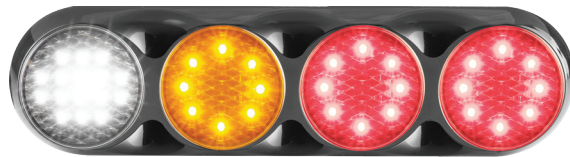

R6
ECE
APPROVED